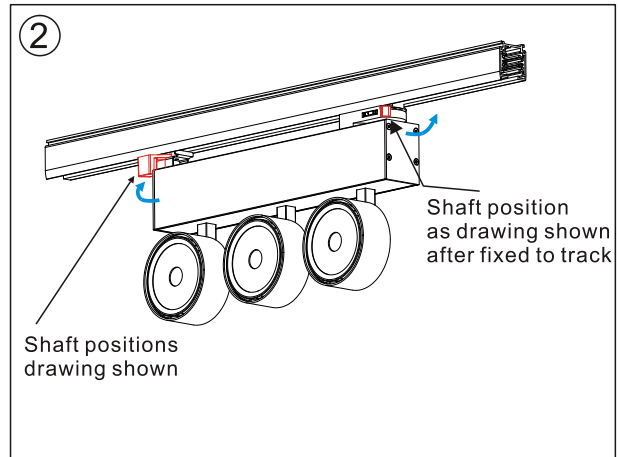

TL51 Tacklight Installation Instructions

Adaptor installation diagram

Packaging:

Box
 L350*W240*H80mm
 1pc/box
 GW: 1.4kg/box

Outer carton
 L500*W365*H340mm
 8pcs/CTN
 GW: 12.5kg/carton