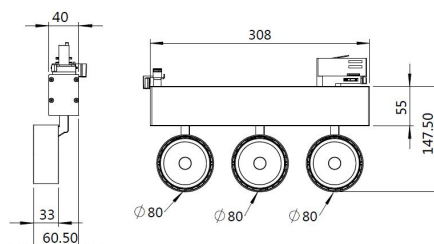

Cylinder series

TL51-3X12W

optical lens

Technical Parameters:

Name	Parameters
Light source:	COB
Input Voltage:	AC220~240V 50/60Hz
LED Current:	900mA, 35-37V
Beam Angle:	12°/24°/36°/60°
Life Time:	> 50,000h - L80 - B10 (Ta 25° C)
Operating temperature:	-20°C~40°C
Certificate:	CE/RoHS
Weight:	1.36kg

Ordering Information:

○ White ● Black

Power	CRI	Beam Angle	Luminous	CCT	Housing	Part Number
3x12W	>80	▲ 12°	3X1200 lm	3000K	○	TL514-3X12W-830-W-12
					●	TL514-3X12W-830-B-12
		3X1300 lm	4000K	○	TL514-3X12W-840-W-12	
				●	TL514-3X12W-840-B-12	
		▲ 24°	3X1200 lm	3000K	○	TL514-3X12W-830-W-24
					●	TL514-3X12W-830-B-24
	3X1300 lm	4000K	○	TL514-3X12W-840-W-24		
			●	TL514-3X12W-840-B-24		
	▲ 36°	3X1200 lm	3000K	○	TL514-3X12W-830-W-36	
				●	TL514-3X12W-830-B-36	
	3X1300 lm	4000K	○	TL514-3X12W-840-W-36		
			●	TL514-3X12W-840-B-36		
>90	▲ 12°	3X1050 lm	3000K	○	TL514-3X12W-930-W-12	
				●	TL514-3X12W-930-B-12	
	▲ 24°	3X1080 lm	3000K	○	TL514-3X12W-930-W-24	
				●	TL514-3X12W-930-B-24	
	▲ 36°	3X1100 lm	3000K	○	TL514-3X12W-930-W-36	
				●	TL514-3X12W-930-B-36	

TL51 Tacklight Installation Instructions

Adaptor installation diagram

Packaging:

Box
 L350*W240*H80mm
 1pc/box
 GW: 1.4kg/box

Outer carton
 L500*W365*H340mm
 8pcs/CTN
 GW: 12.5kg/carton