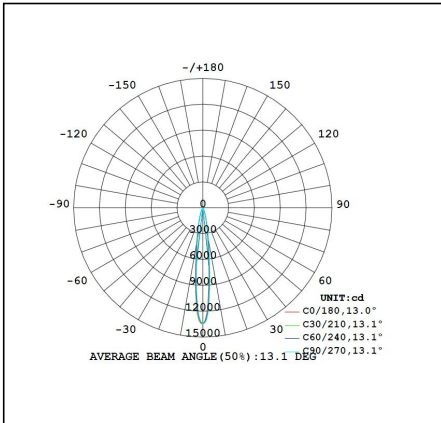

Cylinder series

TL51-3X12W

optical lens

Technical Parameters:

Name	Parameters
Light source:	COB
Input Voltage:	AC220~240V 50/60Hz
LED Current:	900mA, 35-37V
Beam Angle:	12°/24°/36°/60°
Life Time:	> 50,000h - L80 - B10 (Ta 25° C)
Operating temperature:	-20°C~40°C
Certificate:	CE/RoHS
Weight:	1.36kg

Ordering Information:

○ White ● Black

Power	CRI	Beam Angle	Luminous	CCT	Housing	Part Number
3x12W	>80	▲ 12°	3X1200 lm	3000K	○	TL514-3X12W-830-W-12
					●	TL514-3X12W-830-B-12
		3X1300 lm	4000K	○	TL514-3X12W-840-W-12	
				●	TL514-3X12W-840-B-12	
		▲ 24°	3X1200 lm	3000K	○	TL514-3X12W-830-W-24
					●	TL514-3X12W-830-B-24
	3X1300 lm	4000K	○	TL514-3X12W-840-W-24		
			●	TL514-3X12W-840-B-24		
	▲ 36°	3X1200 lm	3000K	○	TL514-3X12W-830-W-36	
				●	TL514-3X12W-830-B-36	
	3X1300 lm	4000K	○	TL514-3X12W-840-W-36		
			●	TL514-3X12W-840-B-36		
>90	▲ 12°	3X1050 lm	3000K	○	TL514-3X12W-930-W-12	
				●	TL514-3X12W-930-B-12	
	▲ 24°	3X1080 lm	3000K	○	TL514-3X12W-930-W-24	
				●	TL514-3X12W-930-B-24	
	▲ 36°	3X1100 lm	3000K	○	TL514-3X12W-930-W-36	
				●	TL514-3X12W-930-B-36	

Technical Data test pattern

CRI80 12°

3000K

4000K

CRI80 24°

3000K

4000K

CRI80 36°