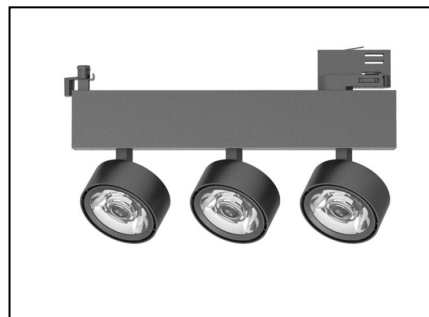

Cylinder series

TL51-3X12W

optical lens

Technical Parameters:

Name	Parameters
Light source:	COB
Input Voltage:	AC220~240V 50/60Hz
LED Current:	900mA, 35-37V
Beam Angle:	12°/24°/36°/60°
Life Time:	> 50,000h - L80 - B10 (Ta 25° C)
Operating temperature:	-20°C~40°C
Certificate:	CE/RoHS
Weight:	1.36kg

Ordering Information:

○ White ● Black

Power	CRI	Beam Angle	Luminous	CCT	Housing	Part Number
3x12W	>80	▲ 12°	3X1200 lm	3000K	○	TL514-3X12W-830-W-12
					●	TL514-3X12W-830-B-12
		3X1300 lm	4000K	○	TL514-3X12W-840-W-12	
				●	TL514-3X12W-840-B-12	
		▲ 24°	3X1200 lm	3000K	○	TL514-3X12W-830-W-24
					●	TL514-3X12W-830-B-24
	3X1300 lm	4000K	○	TL514-3X12W-840-W-24		
			●	TL514-3X12W-840-B-24		
	▲ 36°	3X1200 lm	3000K	○	TL514-3X12W-830-W-36	
				●	TL514-3X12W-830-B-36	
	3X1300 lm	4000K	○	TL514-3X12W-840-W-36		
			●	TL514-3X12W-840-B-36		
>90	▲ 12°	3X1050 lm	3000K	○	TL514-3X12W-930-W-12	
				●	TL514-3X12W-930-B-12	
	▲ 24°	3X1080 lm	3000K	○	TL514-3X12W-930-W-24	
				●	TL514-3X12W-930-B-24	
	▲ 36°	3X1100 lm	3000K	○	TL514-3X12W-930-W-36	
				●	TL514-3X12W-930-B-36	