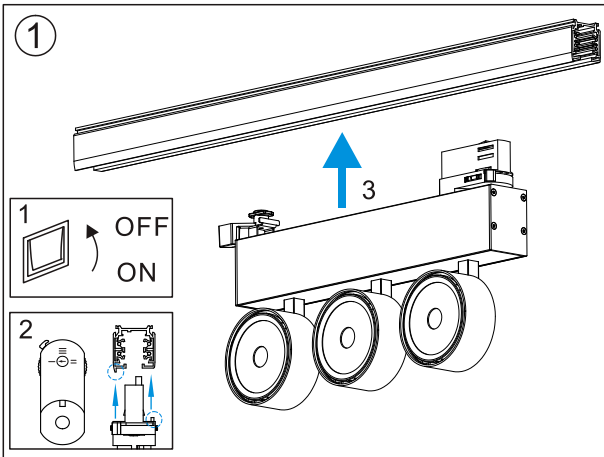

TL51 Tacklight Installation Instructions

Adaptor installation diagram

Packaging:

Box
 L350*W240*H80mm
 1pc/box
 GW: 1.4kg/box

Outer carton
 L500*W365*H340mm
 8pcs/CTN
 GW: 12.5kg/carton