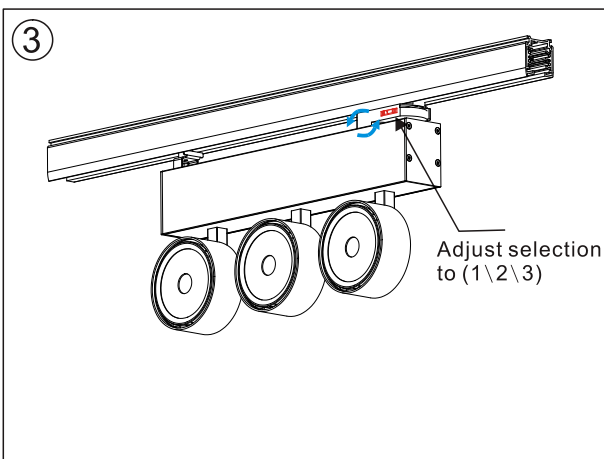

TL51 Tacklight Installation Instructions

Adaptor installation diagram

Packaging:

Box
 L350*W240*H80mm
 1pc/box
 GW: 1.4kg/box

Outer carton
 L500*W365*H340mm
 8pcs/CTN
 GW: 12.5kg/carton