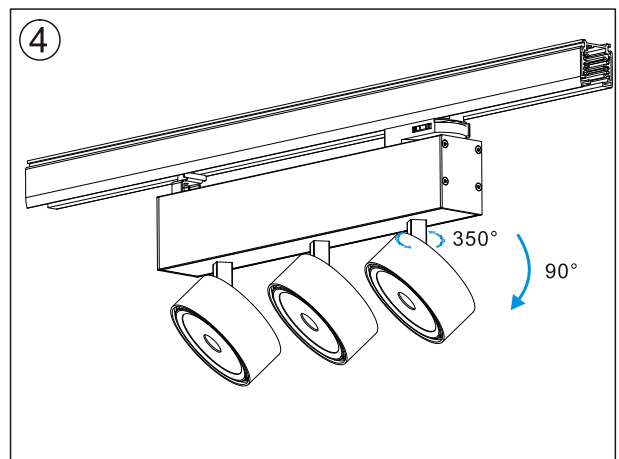

TL51 Tacklight Installation Instructions

Adaptor installation diagram

Packaging:

Box
 L350*W240*H80mm
 1pc/box
 GW: 1.4kg/box

Outer carton
 L500*W365*H340mm
 8pcs/CTN
 GW: 12.5kg/carton