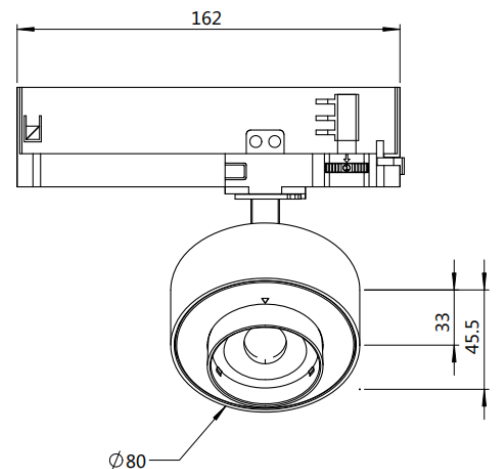

Product information

Product number:	TL45S-Pro Series
Track System:	3 wire, 4 wire, 6 wire
Input Voltage (v):	220-240V
Dimming:	On/Off, TRIAC, Knob, DALI
Light source:	COB LED
luminaire Lifetime:	50.000h (L80-B10, Ta25°C)
Rotation Angle (degree):	350
Tilting Angle (degree):	90
IP Rating:	20
Working Temperature (°C)	-5 ~ +30
Storage Temperature (°C)	-20 ~ +50
Material:	Aluminium
Fitting Colors:	9016 Sandy White / 9017 Sandy Black

Packaging information

N.W. lamp (Kg)	0.28
G.W. Carton (Kg)	8.5
Master carton dimensions(mm)	515x415x305
Quantity per carton(pcs):	24

Beam	Watt	CRI	Luminous	CCT	Code
14	15W	90	1124.4	4000K	TL454S-Pro-15G40-S
			1058.0	3000K	TL454S-Pro-15G30-S
			983.9	2700K	TL454S-Pro-15G27-S
20	15W	90	1068.4	4000K	TL454S-Pro-15G40-M
			1008.0	3000K	TL454S-Pro-15G30-M
			937.4	2700K	TL454S-Pro-15G27-M
27	15W	90	1073.2	4000K	TL454S-Pro-15G40-F
			1012.5	3000K	TL454S-Pro-15G30-F
			941.6	2700K	TL454S-Pro-15G27-F
36	15W	90	933.5	4000K	TL454S-Pro-15G40-WF
			880.7	3000K	TL454S-Pro-15G30-WF
			819.0	2700K	TL454S-Pro-15G27-WF

Code composition: TL45 X S - Pro - X 15 G30 - B S - L01

① ② ③ ④ ⑤ ⑥ ⑦ ⑧ ⑨ ⑩

① Code	② Track	③ Dimensions	④ Series	⑤ Dimming type	⑥ Watt	⑦ LED Kelvin & CRI	⑧ Finishes	⑨ Optical angle	⑩ Accessories
TL45	6 Wire	S	Pro	X Not-Driver	15W	H27 2700 >95	White	S Spot	L01 Honeycomb
	4 Wire			T TRIAC		G30 3000 >90	Black	M Medium	L02 Oval diffuser
	3 Wire			K Knob		G40 4000 >90		F Flood	L03 Diffuser
				D DALI		E50 5000 >80		WF Wide Flood	