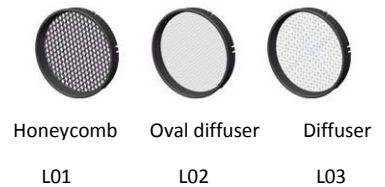

Product information

Product number:	TL45S-Pro Series
Track System:	3 wire, 4 wire, 6 wire
Input Voltage (v):	220-240V
Dimming:	On/Off, TRIAC, Knob, DALI
Light source:	COB LED
luminaire Lifetime:	50.000h (L80-B10, Ta25°C)
Rotation Angle (degree):	350
Tilting Angle (degree):	90
IP Rating:	20
Working Temperature (°C)	-5 ~ +30
Storage Temperature (°C)	-20 ~ +50
Material:	Aluminium
Fitting Colors:	9016 Sandy White / 9017 Sandy Black

Packaging information

N.W. lamp (Kg)	0.28
G.W. Carton (Kg)	8.5
Master carton dimensions(mm)	515x415x305
Quantity per carton(pcs):	24

Beam	Watt	CRI	Luminous	CCT	Code
14	15W	90	1124.4	4000K	TL454S-Pro-15G40-S
			1058.0	3000K	TL454S-Pro-15G30-S
			983.9	2700K	TL454S-Pro-15G27-S
20	15W	90	1068.4	4000K	TL454S-Pro-15G40-M
			1008.0	3000K	TL454S-Pro-15G30-M
			937.4	2700K	TL454S-Pro-15G27-M
27	15W	90	1073.2	4000K	TL454S-Pro-15G40-F
			1012.5	3000K	TL454S-Pro-15G30-F
			941.6	2700K	TL454S-Pro-15G27-F
36	15W	90	933.5	4000K	TL454S-Pro-15G40-WF
			880.7	3000K	TL454S-Pro-15G30-WF
			819.0	2700K	TL454S-Pro-15G27-WF

Code composition: TL45 X S - Pro - X 15 G30 - B S - L01

① ② ③ ④ ⑤ ⑥ ⑦ ⑧ ⑨ ⑩

① Code	② Track	③ Dimensions	④ Series	⑤ Dimming type	⑥ Watt	⑦ LED Kelvin & CRI	⑧ Finishes	⑨ Optical angle	⑩ Accessories
TL45	6 Wire	S	Pro	X Not-Driver	15W	H27 2700 >95	White	S Spot	L01 Honeycomb
	4 Wire			T TRIAC		G30 3000 >90	Black	M Medium	L02 Oval diffuser
	3 Wire			K Knob		G40 4000 >90		F Flood	L03 Diffuser
				D DALI		E50 5000 >80		WF Wide Flood	