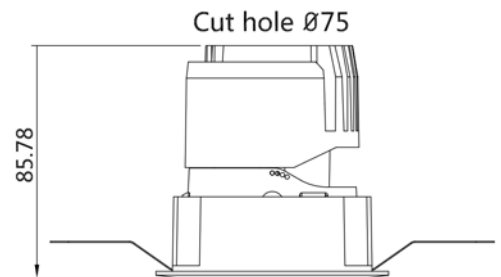

EDGE II

Recessed Downlight

Norms: EN 60598-1, EN 60598-2-1, EN60598-2-2

Product information

Product number:	REG2075F - 11W
Input Voltage (v):	220-240V
Dimming:	On/Off, TRIAC, 1-10V, DALI
Light source:	COB LED
luminaire Lifetime:	50.000h (L80-B10, Ta25°C)
Rotation Angle (degree):	350
Tilting Angle (degree):	N/A
IP Rating:	20
Working Temperature (°C)	-5 ~ +30
Storage Temperature (°C)	-20 ~ +50
Material:	Aluminium
Fitting Colors:	9016 Sandy White / 9017 Sandy Black

Round Trim

Round Trimless

Packaging information

N.W. lamp (Kg)	0.37
G.W. Carton (Kg)	19.5
Master carton dimensions(mm)	810x673x245
Quantity per carton	50

Beam	Watt	CRI	Luminous	CCT	Code
20	11W	90	819.2	4000K	REG2075FS-11G40
			726.7	3000K	REG2075FS-11G30
			675.8	2700K	REG2075FS-11G27
31	11W	90	824.2	4000K	REG2075FM-11G40
			730.6	3000K	REG2075FM-11G30
			679.5	2700K	REG2075FM-11G27
40	11W	90	871.8	4000K	REG2075FF-11G40
			772.7	3000K	REG2075FF-11G30
			718.6	2700K	REG2075FF-11G27

Code composition: REG2 075 F R1 W - R S 01 - D 20 G27

① ② ③ ④ ⑤ ⑥ ⑦ ⑧ ⑨ ⑩ ⑪

Product Code	Hole Cut Size	Structural	Structural style	Finishes	Optical	Angle	Anti-glare cover	Dimming	Watt	LED	Kelvin & CRI	
REG2	Φ95mm	Fixed	R1 Round Trim	White	Reflector	S Spot	01 Mirror silver	X Not-Driver	20W	H27	2700 95	
	Φ75mm	Adjustable	R2 Round Trimless	Black	Lens	M Medium	02 Flax Silver	T TRIAC		G27	2700 90	
	Φ55mm	Wall Washer	S1	Square Trim			F Flood	03 Matte white	V 1-10V		G30	3000 90
				Square Trimless				04 Blinding black	D DALI		G40	4000 90
							05 Bright black		E50	5000 80		
							06 Matte black					
							07 Charm Gold					