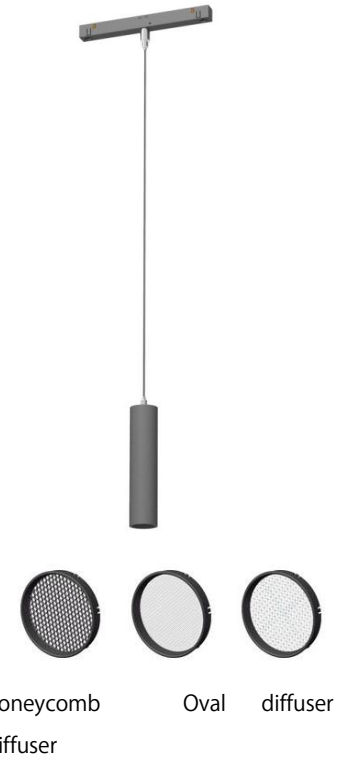

Product information

Product number:	ALTP35 - L06
Track System:	4 wire
Input Voltage (v):	48VDC
Dimming:	On/Off
Light source:	COB LED
Luminaire Lifetime:	50.000h (L80-B10, Ta25° C)
Rotation Angle (degree):	N/A
Tilting Angle (degree):	N/A
IP Rating:	20
Working Temperature (° C)	-5 ~ +30
Storage Temperature (° C)	-20 ~+50
Material:	Aluminium
Fitting Colors:	9016 Sandy White / 9017 Sandy Black

Packaging information

N.W. lamp (Kg):	0.42
G.W. Carton (Kg):	16
Master carton dimensions(mm):	520x420x365
Quantity per carton(PCS):	32

Beam	Watt	CRI	Luminous	CCT	Code
17	06W	90	556.7 lm	4000K	ALTP35S-402LNC06G40-S
			525.2 lm	3000K	ALTP35S-402LNC06G30-S
			488.4 lm	2700K	ALTP35S-402LNC06G27-S
24	06W	90	553.6 lm	4000K	ALTP35S-402LNC06G40-M
			522.3 lm	3000K	ALTP35S-402LNC06G30-M
			485.7 lm	2700K	ALTP35S-402LNC06G27-M
34	06W	90	555.2 lm	4000K	ALTP35S-402LNC06G40-F
			523.8 lm	3000K	ALTP35S-402LNC06G30-F
			487.1 lm	2700K	ALTP35S-402LNC06G27-F

Honeycomb Diffuser Oval diffuser

Code composition: 1 ALTP 2 35 3 S - 4 402 5 LN 6 C 7 06 8 G30 - 9 S - 10 B- 11 L01

① Product series	② Model	③ App types	④ Track style&length	⑤ Dimming type	⑥ COB type	⑦ Watt	⑧ LED Kelvin & CRI	⑨ Optical angle	⑩ Finishes	⑪ Accessories
ALTP	35	S Spotlight	402 4 wires & 150mm LN	No dimming	C COB	06W	H27 2700 >95	S Spot	White	L01 Honeycomb
			404 4 wires & 400mm	LV 0/1-10V dimming			G30 3000 >90	M Medium	Black	L02 Oval diffuser
			408 4 wires & 800mm LD	DALI dimming			E40 4000 >80	F Flood		L03 Diffuser
							C50 5000 >70			