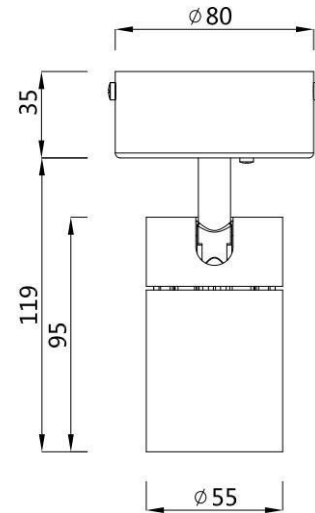

Recessed Downlight

Product information

Product number:	ALST55 - 15
Input Voltage (v):	220-240V AC
Dimming:	On/Off, Triac, 1-10V, DALI
Light source:	COB LED
luminaire Lifetime:	50.000h (L80-B10, Ta25° C)
Rotation Angle (degree):	350
Tilting Angle (degree):	90
IP Rating:	20
Working Temperature (° C)	-5 ~ +30
Storage Temperature (° C)	-20 ~ +50
Material:	Aluminium
Fitting Colors:	9016 Sandy White / 9017 Sandy Black

Packaging information

N.W. lamp (Kg):	0.62
G.W. Carton (Kg):	15
Master carton dimensions(mm):	720x295x328
Quantity per carton(PCS):	20

Beam	Watt	CRI	Luminous	CCT	Code
15	15W	90	1120.2 lm	4000K	ALST55S-NC15G40-S
			1056.8 lm	3000K	ALST55S-NC15G30-S
			982.8 lm	2700K	ALST55S-NC15G27-S
21	15W	90	1070.8 lm	4000K	ALST55S-NC15G40-M
			1010.2 lm	3000K	ALST55S-NC15G30-M
			939.5 lm	2700K	ALST55S-NC15G27-M
36	15W	90	908.7 lm	4000K	ALST55S-NC15G40-F
			857.3 lm	3000K	ALST55S-NC15G30-F
			797.3 lm	2700K	ALST55S-NC15G27-F
49	15W	90	973.0 lm	4000K	ALST55S-NC15G40-WF
			918.0 lm	3000K	ALST55S-NC15G30-WF
			853.7 lm	2700K	ALST55S-NC15G27-WF