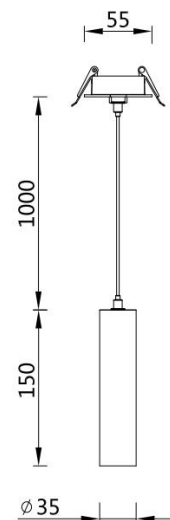

Recessed Downlight

Norms: EN 60598-1, EN 60598-2-1, EN60598-2-2

Product information

Product number:	ALRP35 - 06
Input Voltage (v):	220-240V AC
Dimming:	On/Off, Triac, 1-10V, DALI
Light source:	COB LED
Luminaire Lifetime:	50.000h (L80-B10, Ta25° C)
Rotation Angle (degree):	N/A
Tilting Angle (degree):	N/A
IP Rating:	20
Working Temperature (° C)	-5 ~ +30
Storage Temperature (° C)	-20 ~ +50
Material:	Aluminium
Fitting Colors:	9016 Sandy White / 9017 Sandy Black

Packaging information

N.W. lamp (Kg):	0.32
G.W. Carton (Kg):	13
Master carton dimensions(mm):	520x420x365
Quantity per carton(PCS):	32

Beam	Watt	CRI	Luminous	CCT	Code
17 	06W	90	556.7 lm	4000K	ALRP35S-02NC06G40-S
			525.2 lm	3000K	ALRP35S-02NC06G30-S
			488.4 lm	2700K	ALRP35S-02NC06G27-S
24 	06W	90	553.6 lm	4000K	ALRP35S-02NC06G40-M
			522.3 lm	3000K	ALRP35S-02NC06G30-M
			485.7 lm	2700K	ALRP35S-02NC06G27-M
34 	06W	90	555.2 lm	4000K	ALRP35S-02NC06G40-F
			523.8 lm	3000K	ALRP35S-02NC06G30-F
			487.1 lm	2700K	ALRP35S-02NC06G27-F

Cut hole ϕ 45mm

① ② ③ ④ ⑤ ⑥ ⑦ ⑧ ⑨ ⑩ ⑪

Code composition: ALRP 35 S - 02 N C 06 G30 - S - B - L01

① Product series	② Model	③ App types	④ Track style&length	⑤ Dimming type	⑥ COB type	⑦ Watt	⑧ LED Kelvin & CRI	⑨ Optical angle	⑩ Finishes	⑪ Accessories
ALRP	35	S Spotlight	02 150mm	N No dimming	C COB	06W	H27 2700 >95	S Spot	White	L01 Honeycomb
			04 400mm	T Triac dimming			G30 3000 >90	M Medium	Black	L02 Oval diffuser
			08 800mm	V 1-10V dimming			E40 4000 >80	F Flood		L03 Diffuser
				D DALI dimming			C50 5000 >70			