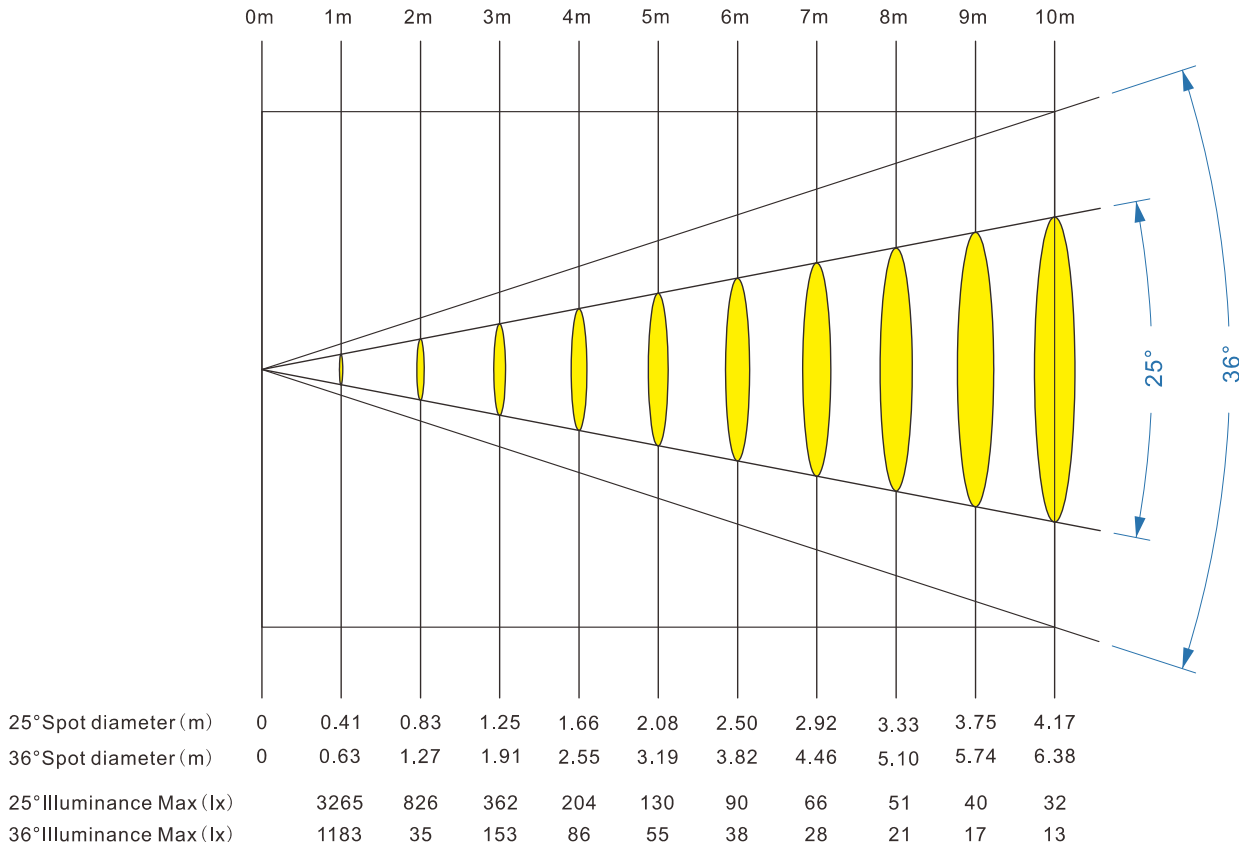

# ALTRACK LED Track Light

Product information

Product number:	ALT55F - 12
Track System:	6 wire, 4 wire
Input Voltage (v):	220-240V
Dimming:	On/Off, TRIAC, Knob, DALI
Light source:	COB LED
luminaire Lifetime:	50.000h (L80-B10, Ta25°C)
Rotation Angle (degree):	350
Tilting Angle (degree):	90
IP Rating:	20
Working Temperature (°C)	-5 ~ +30
Storage Temperature (°C)	-20 ~ +50
Material:	Aluminium
Fitting Colors:	Sandy White / Sandy Black

Packaging information

N.W. lamp (Kg):	0.52
G.W. Carton (Kg):	12
Master carton dimensions(mm):	520x420x365
Quantity per carton:	16

Beam	Watt	CRI	Luminous	CCT	Code
15-25	12W	90	433 lm	4000K	ALT55F-4NC12G40-Z1
			409 lm	3000K	ALT55F-4NC12G30-Z1
			382 lm	2700K	ALT55F-4NC12G27-Z1
25-36	12W	90	434 lm	4000K	ALT55F-4NC12G40-Z2
			412 lm	3000K	ALT55F-4NC12G30-Z2
			360 lm	2700K	ALT55F-4NC12G27-Z2

15° Spot diameter (m)	0	0.26	0.52	0.79	1.05	1.32	1.58	1.84	2.11	2.37	2.64
25° Spot diameter (m)	0	0.40	0.81	1.21	1.62	2.02	2.43	2.83	3.24	3.64	4.05
15° Illuminance Max (lx)		7118	1780	790	444	284	197	145	111	87	71
25° Illuminance Max (lx)		2897	723	321	180	115	80	59	45	35	28