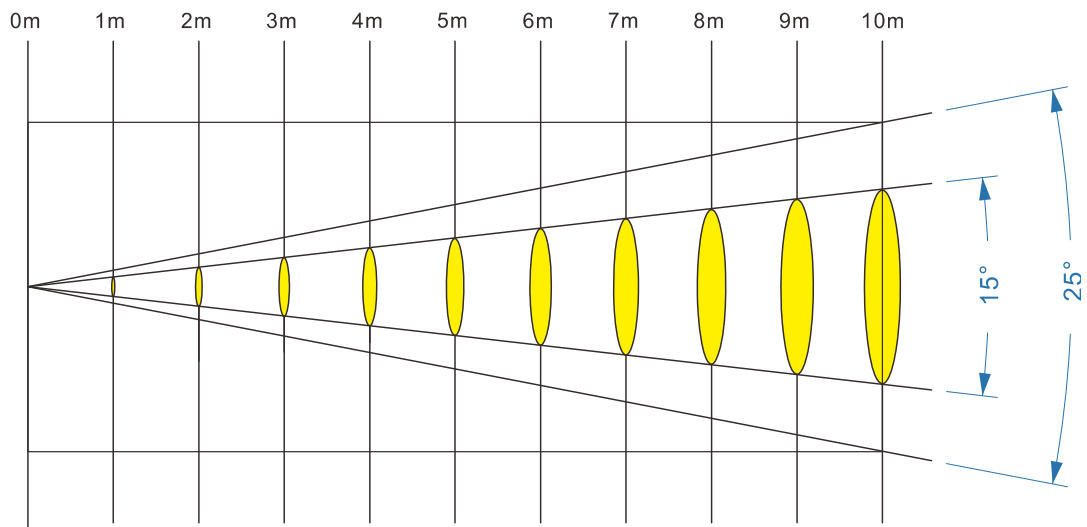

# ALTRACK LED Track Light

Product information

Product number:	ALT55F - 12
Track System:	6 wire, 4 wire
Input Voltage (v):	220-240V
Dimming:	On/Off, TRIAC, Knob, DALI
Light source:	COB LED
luminaire Lifetime:	50.000h (L80-B10, Ta25°C)
Rotation Angle (degree):	350
Tilting Angle (degree):	90
IP Rating:	20
Working Temperature (°C)	-5 ~ +30
Storage Temperature (°C)	-20 ~ +50
Material:	Aluminium
Fitting Colors:	Sandy White / Sandy Black

Packaging information

N.W. lamp (Kg):	0.52
G.W. Carton (Kg):	12
Master carton dimensions(mm):	520x420x365
Quantity per carton:	16

Beam	Watt	CRI	Luminous	CCT	Code
15-25	12W	90	433 lm	4000K	ALT55F-4NC12G40-Z1
			409 lm	3000K	ALT55F-4NC12G30-Z1
			382 lm	2700K	ALT55F-4NC12G27-Z1
25-36	12W	90	434 lm	4000K	ALT55F-4NC12G40-Z2
			412 lm	3000K	ALT55F-4NC12G30-Z2
			360 lm	2700K	ALT55F-4NC12G27-Z2

15° Spot diameter (m)	0	0.26	0.52	0.79	1.05	1.32	1.58	1.84	2.11	2.37	2.64
25° Spot diameter (m)	0	0.40	0.81	1.21	1.62	2.02	2.43	2.83	3.24	3.64	4.05
15° Illuminance Max (lx)		7118	1780	790	444	284	197	145	111	87	71
25° Illuminance Max (lx)		2897	723	321	180	115	80	59	45	35	28