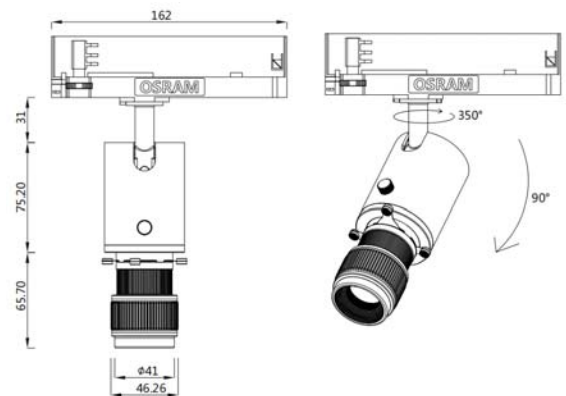

# ALTRACK LED Track Light

Product information

Product number:	ALT55F - 12
Track System:	6 wire, 4 wire
Input Voltage (v):	220-240V
Dimming:	On/Off, TRIAC, Knob, DALI
Light source:	COB LED
luminaire Lifetime:	50.000h (L80-B10, Ta25°C)
Rotation Angle (degree):	350
Tilting Angle (degree):	90
IP Rating:	20
Working Temperature (°C)	-5 ~ +30
Storage Temperature (°C)	-20 ~ +50
Material:	Aluminium
Fitting Colors:	Sandy White / Sandy Black

Packaging information

N.W. lamp (Kg):	0.52
G.W. Carton (Kg):	12
Master carton dimensions(mm):	520x420x365
Quantity per carton:	16

Beam	Watt	CRI	Luminous	CCT	Code
15-25	12W	90	433 lm	4000K	ALT55F-4NC12G40-Z1
			409 lm	3000K	ALT55F-4NC12G30-Z1
			382 lm	2700K	ALT55F-4NC12G27-Z1
25-36	12W	90	434 lm	4000K	ALT55F-4NC12G40-Z2
			412 lm	3000K	ALT55F-4NC12G30-Z2
			360 lm	2700K	ALT55F-4NC12G27-Z2

15° Spot diameter (m)	0	0.26	0.52	0.79	1.05	1.32	1.58	1.84	2.11	2.37	2.64
25° Spot diameter (m)	0	0.40	0.81	1.21	1.62	2.02	2.43	2.83	3.24	3.64	4.05
15° Illuminance Max (lx)		7118	1780	790	444	284	197	145	111	87	71
25° Illuminance Max (lx)		2897	723	321	180	115	80	59	45	35	28