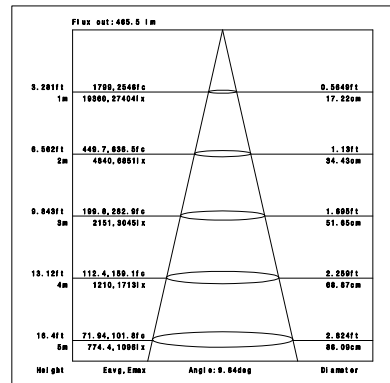

Ordering Information:

○ White ● Black

Power	CRI	Beam Angle	Luminous	CCT	Housing	Part Number
20W	>80	▲ 10°	2040 lm	3000K	○	TL164-20W-830-W-10
			2050 lm	4000K	●	TL164-20W-830-B-10
		▲ 20°	2060 lm	3000K	○	TL164-20W-840-W-10
			2060 lm	4000K	●	TL164-20W-840-B-10
		▲ 38°	2050 lm	3000K	○	TL164-20W-830-W-20
			2040 lm	4000K	●	TL164-20W-830-B-20
	>90	▲ 10°	1730 lm	3000K	○	TL164-20W-840-W-20
			1870 lm	4000K	●	TL164-20W-840-B-20
		▲ 20°	1750 lm	3000K	○	TL164-20W-830-W-38
			1900 lm	4000K	●	TL164-20W-830-B-38
		▲ 38°	1750 lm	3000K	○	TL164-20W-840-W-38
			1890 lm	4000K	●	TL164-20W-840-B-38
20W	>80	▲ 10°	1730 lm	3000K	○	TL164-20W-930-W-10
			1870 lm	4000K	●	TL164-20W-930-B-10
		▲ 20°	1750 lm	3000K	○	TL164-20W-940-W-10
			1900 lm	4000K	●	TL164-20W-940-B-10
		▲ 38°	1750 lm	3000K	○	TL164-20W-930-W-20
			1890 lm	4000K	●	TL164-20W-930-B-20
	>90	▲ 10°	1730 lm	3000K	○	TL164-20W-930-W-38
			1890 lm	4000K	●	TL164-20W-930-B-38
		▲ 20°	1750 lm	3000K	○	TL164-20W-940-W-38
			1890 lm	4000K	●	TL164-20W-940-B-38

LED TRACK LIGHT

Technical Data test pattern

CRI80 10°

3000K

4000K

CRI80 20°

3000K

4000K

CRI80 38°

3000K

4000K

LED TRACK LIGHT

CRI90 10°

3000K

4000K

CRI90 20°

Packaging:

Box
L288*W256H120mm
1pc/box
GW: 1.35kg/box

Outer carton
L600XW540xH265mm
8pcs/CTN
GW: 12kg/carton

Product Nomenclature