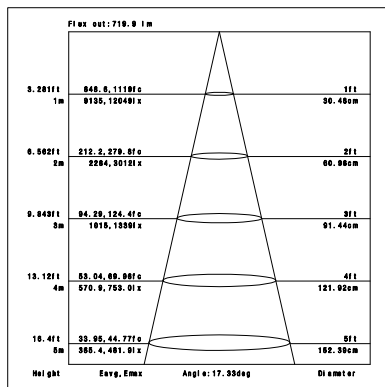

LED TRACK LIGHT

iTrack Vera Series

TL16-20W

Technical Parameters:

Name	Parameters
Light source:	COB
Input Voltage:	AC220~240V 50/60Hz
Current:	500mA
Rated life:	>50,000 hours
Operating temperature:	-20°C~40°C
Storage temperature:	-30°C~60°C
Certificate:	CE/RoHS
Weight:	1.15KG
Package(mm):	600x540x265mm, 8pcs/carton

Ordering Information:

○ White ● Black

Power	CRI	Beam Angle	Luminous	CCT	Housing	Part Number
20W	>80	▲ 10°	2040 lm	3000K	○	TL164-20W-830-W-10
			2050 lm	4000K	●	TL164-20W-830-B-10
		▲ 20°	2060 lm	3000K	○	TL164-20W-840-W-10
			2060 lm	4000K	●	TL164-20W-840-B-10
		▲ 38°	2050 lm	3000K	○	TL164-20W-830-W-20
			2040 lm	4000K	●	TL164-20W-830-B-20
	>90	▲ 10°	1730 lm	3000K	○	TL164-20W-840-W-20
			1870 lm	4000K	●	TL164-20W-840-B-20
		▲ 20°	1750 lm	3000K	○	TL164-20W-830-W-38
			1900 lm	4000K	●	TL164-20W-830-B-38
		▲ 38°	1750 lm	3000K	○	TL164-20W-840-W-38
			1890 lm	4000K	●	TL164-20W-840-B-38
20W	>80	▲ 10°	1730 lm	3000K	○	TL164-20W-930-W-10
			1870 lm	4000K	●	TL164-20W-930-B-10
		▲ 20°	1750 lm	3000K	○	TL164-20W-940-W-10
			1900 lm	4000K	●	TL164-20W-940-B-10
		▲ 38°	1750 lm	3000K	○	TL164-20W-930-W-20
			1890 lm	4000K	●	TL164-20W-930-B-20
	>90	▲ 10°	1730 lm	3000K	○	TL164-20W-930-W-38
			1890 lm	4000K	●	TL164-20W-930-B-38
		▲ 20°	1750 lm	3000K	○	TL164-20W-940-W-38
			1890 lm	4000K	●	TL164-20W-940-B-38

LED TRACK LIGHT

Technical Data test pattern

CRI80 10°

3000K

4000K

CRI80 20°

3000K

4000K

Packaging:

Box
L288*W256H120mm
1pc/box
GW: 1.35kg/box

Outer carton
L600XW540xH265mm
8pcs/CTN
GW: 12kg/carton

Product Nomenclature