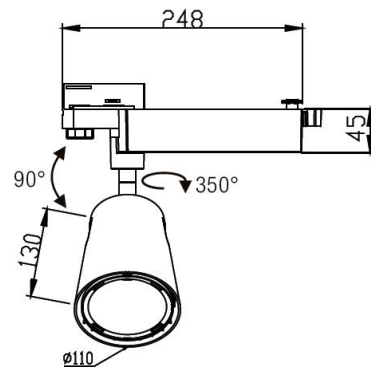

LED TRACK LIGHT

iTrack Vera Series

TL16-20W

Technical Parameters:

Name	Parameters
Light source:	COB
Input Voltage:	AC220~240V 50/60Hz
Current:	500mA
Rated life:	>50,000 hours
Operating temperature:	-20°C~40°C
Storage temperature:	-30°C~60°C
Certificate:	CE/RoHS
Weight:	1.15KG
Package(mm):	600x540x265mm, 8pcs/carton

Ordering Information:

○ White ● Black

Power	CRI	Beam Angle	Luminous	CCT	Housing	Part Number
20W	>80	▲ 10°	2040 lm	3000K	○	TL164-20W-830-W-10
			2050 lm	4000K	●	TL164-20W-830-B-10
		▲ 20°	2060 lm	3000K	○	TL164-20W-840-W-10
			2060 lm	4000K	●	TL164-20W-840-B-10
		▲ 38°	2050 lm	3000K	○	TL164-20W-830-W-20
			2040 lm	4000K	●	TL164-20W-830-B-20
	>90	▲ 10°	1730 lm	3000K	○	TL164-20W-840-W-20
			1870 lm	4000K	●	TL164-20W-840-B-20
		▲ 20°	1750 lm	3000K	○	TL164-20W-830-W-38
			1900 lm	4000K	●	TL164-20W-830-B-38
		▲ 38°	1750 lm	3000K	○	TL164-20W-840-W-38
			1890 lm	4000K	●	TL164-20W-840-B-38
20W	>80	▲ 10°	1730 lm	3000K	○	TL164-20W-930-W-10
			1870 lm	4000K	●	TL164-20W-930-B-10
		▲ 20°	1750 lm	3000K	○	TL164-20W-940-W-10
			1900 lm	4000K	●	TL164-20W-940-B-10
		▲ 38°	1750 lm	3000K	○	TL164-20W-930-W-20
			1890 lm	4000K	●	TL164-20W-930-B-20
	>90	▲ 10°	1730 lm	3000K	○	TL164-20W-930-W-38
			1890 lm	4000K	●	TL164-20W-930-B-38
		▲ 20°	1750 lm	3000K	○	TL164-20W-940-W-38
			1890 lm	4000K	●	TL164-20W-940-B-38

Packaging:

Box
L288*W256H120mm
1pc/box
GW: 1.35kg/box

Outer carton
L600XW540xH265mm
8pcs/CTN
GW: 12kg/carton

Product Nomenclature