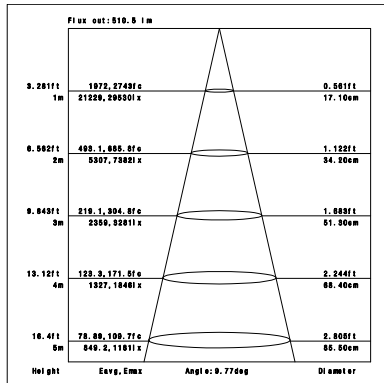

Ordering Information:

○ White ● Black

Power	CRI	Beam Angle	Luminous	CCT	Housing	Part Number
20W	>80	▲ 10°	2040 lm	3000K	○	TL164-20W-830-W-10
			2050 lm	4000K	●	TL164-20W-830-B-10
		▲ 20°	2060 lm	3000K	○	TL164-20W-840-W-10
			2060 lm	4000K	●	TL164-20W-840-B-10
		▲ 38°	2050 lm	3000K	○	TL164-20W-830-W-20
			2040 lm	4000K	●	TL164-20W-830-B-20
	>90	▲ 10°	1730 lm	3000K	○	TL164-20W-840-W-20
			1870 lm	4000K	●	TL164-20W-840-B-20
		▲ 20°	1750 lm	3000K	○	TL164-20W-830-W-38
			1900 lm	4000K	●	TL164-20W-830-B-38
		▲ 38°	1750 lm	3000K	○	TL164-20W-840-W-38
			1890 lm	4000K	●	TL164-20W-840-B-38
20W	>80	▲ 10°	1730 lm	3000K	○	TL164-20W-930-W-10
			1870 lm	4000K	●	TL164-20W-930-B-10
		▲ 20°	1750 lm	3000K	○	TL164-20W-940-W-10
			1900 lm	4000K	●	TL164-20W-940-B-10
		▲ 38°	1750 lm	3000K	○	TL164-20W-930-W-20
			1890 lm	4000K	●	TL164-20W-930-B-20
	>90	▲ 10°	1730 lm	3000K	○	TL164-20W-930-W-38
			1890 lm	4000K	●	TL164-20W-930-B-38
		▲ 20°	1750 lm	3000K	○	TL164-20W-940-W-38
			1890 lm	4000K	●	TL164-20W-940-B-38

LED TRACK LIGHT

Technical Data test pattern

CRI80 10°

3000K

4000K

CRI80 20°

3000K

4000K

CRI80 38°

3000K

4000K

LED TRACK LIGHT

CRI90 10°

3000K

4000K

CRI90 20°

Packaging:

Box
L288*W256H120mm
1pc/box
GW: 1.35kg/box

Outer carton
L600XW540xH265mm
8pcs/CTN
GW: 12kg/carton

Product Nomenclature