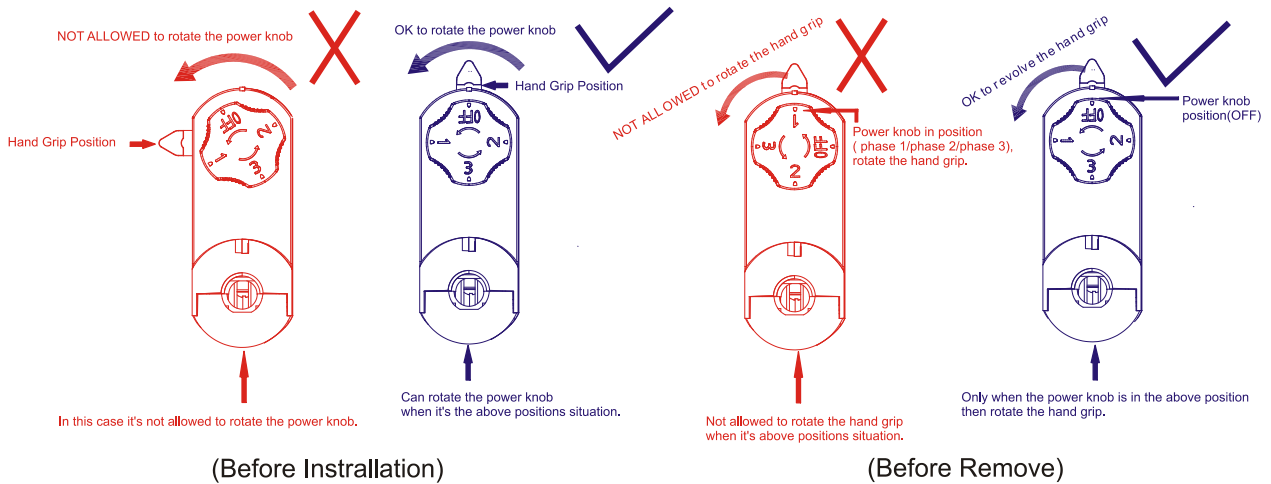

3000K

4000K

CRI90 38°

3000K

4000K

Installation instruction

Remove Instructions

Cautions