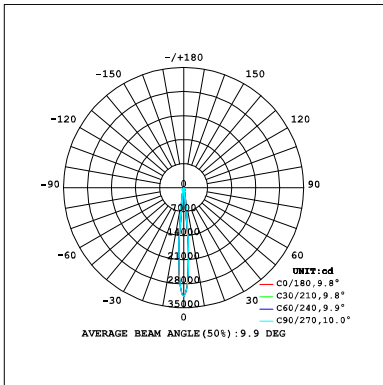

LED TRACK LIGHT

iTrack Vera Series

TL16-20W

Technical Parameters:

Name	Parameters
Light source:	COB
Input Voltage:	AC220~240V 50/60Hz
Current:	500mA
Rated life:	>50,000 hours
Operating temperature:	-20°C~40°C
Storage temperature:	-30°C~60°C
Certificate:	CE/RoHS
Weight:	1.15KG
Package(mm):	600x540x265mm, 8pcs/carton

Ordering Information:

○ White ● Black

Power	CRI	Beam Angle	Luminous	CCT	Housing	Part Number
20W	>80	▲ 10°	2040 lm	3000K	○	TL164-20W-830-W-10
			2050 lm	4000K	●	TL164-20W-830-B-10
		▲ 20°	2060 lm	3000K	○	TL164-20W-840-W-10
			2060 lm	4000K	●	TL164-20W-840-B-10
		▲ 38°	2050 lm	3000K	○	TL164-20W-830-W-20
			2040 lm	4000K	●	TL164-20W-830-B-20
	>90	▲ 10°	1730 lm	3000K	○	TL164-20W-840-W-20
			1870 lm	4000K	●	TL164-20W-840-B-20
		▲ 20°	1750 lm	3000K	○	TL164-20W-830-W-38
			1900 lm	4000K	●	TL164-20W-830-B-38
		▲ 38°	1750 lm	3000K	○	TL164-20W-840-W-38
			1890 lm	4000K	●	TL164-20W-840-B-38
20W	>80	▲ 10°	1730 lm	3000K	○	TL164-20W-930-W-10
			1870 lm	4000K	●	TL164-20W-930-B-10
		▲ 20°	1750 lm	3000K	○	TL164-20W-940-W-10
			1900 lm	4000K	●	TL164-20W-940-B-10
		▲ 38°	1750 lm	3000K	○	TL164-20W-930-W-20
			1890 lm	4000K	●	TL164-20W-930-B-20
	>90	▲ 10°	1730 lm	3000K	○	TL164-20W-930-W-38
			1890 lm	4000K	●	TL164-20W-930-B-38
		▲ 20°	1750 lm	3000K	○	TL164-20W-940-W-38
			1890 lm	4000K	●	TL164-20W-940-B-38

LED TRACK LIGHT

Technical Data test pattern

CRI80 10°

3000K

4000K

CRI80 20°

3000K

4000K