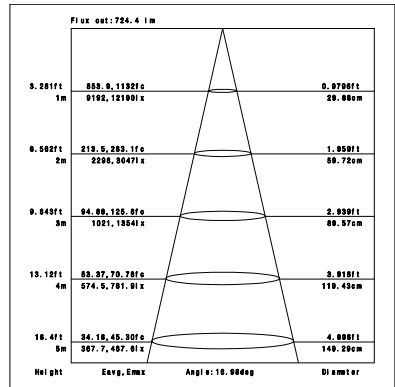

Pro Series

**SD041-20W**

Reflector

Technical Parameters:

Name	Parameters
Light source:	COB
Input Voltage:	AC220~240V 50/60Hz
LED Current:	500mA, 35-37V
Rated life:	>50,000 hours
Operating temperature:	-20°C~40°C
Storage temperature:	-30°C~60°C
Certificate:	CE/RoHS
Dimmability:	NON-Dimmable
Weight:	1.150KG

Ordering Information:

○ White ● Black

Power	CRI	Beam Angle	Luminous	CCT	Housing	Part Number
20W	>80	▲ 10°	2040 lm	3000K	○	SD041-20W-830-W-10
					●	SD041-20W-830-B-10
		2050 lm	4000K	○	SD041-20W-840-W-10	
				●	SD041-20W-840-B-10	
		▲ 20°	2060 lm	3000K	○	SD041-20W-830-W-20
					●	SD041-20W-830-B-20
	2060 lm	4000K	○	SD041-20W-840-W-20		
			●	SD041-20W-840-B-20		
	▲ 38°	2050 lm	3000K	○	SD041-20W-830-W-38	
				●	SD041-20W-830-B-38	
	2040 lm	4000K	○	SD041-20W-840-W-38		
			●	SD041-20W-840-B-38		
>90	▲ 10°	▲ 10°	1730 lm	3000K	○	SD041-20W-930-W-10
					●	SD041-20W-930-B-10
		1870 lm	4000K	○	SD041-20W-940-W-10	
				●	SD041-20W-940-B-10	
		▲ 20°	1750 lm	3000K	○	SD041-20W-930-W-20
					●	SD041-20W-930-B-20
	1900 lm	4000K	○	SD041-20W-940-W-20		
			●	SD041-20W-940-B-20		
	▲ 38°	1750 lm	3000K	○	SD041-20W-930-W-38	
				●	SD041-20W-930-B-38	
	1890 lm	4000K	○	SD041-20W-940-W-38		
			●	SD041-20W-940-B-38		

Technical Data test pattern

CRI80 10°

3000K

4000K

CRI80 20°

3000K

4000K

CRI80 38°