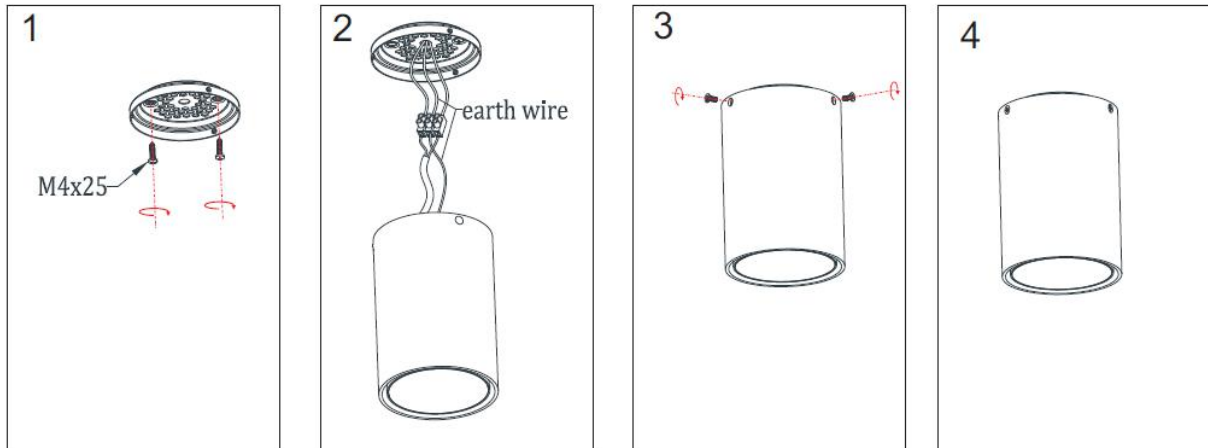

CRI90 38°

3000K

4000K

Installation instruction

Packaging:

**Box**  
 L140\*W140\*H205mm  
 1pc/box  
 GW: 1.95kg/box

**Outer carton**  
 L730xW310xH220mm  
 10 pcs/CTN  
 GW: 21kg/carton

Product Nomenclature

**SD ( X ) XX X ( H ) = X = X XX = X - XX**

04 Surface-mounted & pendant luminaires