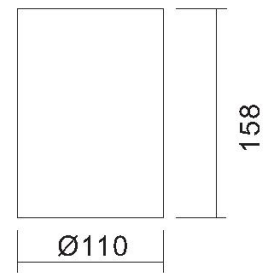

Pro Series

**SD041-20W**

Reflector

Technical Parameters:

Name	Parameters
Light source:	COB
Input Voltage:	AC220~240V 50/60Hz
LED Current:	500mA, 35-37V
Rated life:	>50,000 hours
Operating temperature:	-20°C~40°C
Storage temperature:	-30°C~60°C
Certificate:	CE/RoHS
Dimmability:	NON-Dimmable
Weight:	1.150KG

Ordering Information:

○ White ● Black

Power	CRI	Beam Angle	Luminous	CCT	Housing	Part Number
20W	>80	▲ 10°	2040 lm	3000K	○	SD041-20W-830-W-10
					●	SD041-20W-830-B-10
		2050 lm	4000K	○	SD041-20W-840-W-10	
				●	SD041-20W-840-B-10	
		▲ 20°	2060 lm	3000K	○	SD041-20W-830-W-20
					●	SD041-20W-830-B-20
	2060 lm	4000K	○	SD041-20W-840-W-20		
			●	SD041-20W-840-B-20		
	▲ 38°	2050 lm	3000K	○	SD041-20W-830-W-38	
				●	SD041-20W-830-B-38	
	2040 lm	4000K	○	SD041-20W-840-W-38		
			●	SD041-20W-840-B-38		
>90	▲ 10°	▲ 10°	1730 lm	3000K	○	SD041-20W-930-W-10
					●	SD041-20W-930-B-10
		1870 lm	4000K	○	SD041-20W-940-W-10	
				●	SD041-20W-940-B-10	
		▲ 20°	1750 lm	3000K	○	SD041-20W-930-W-20
					●	SD041-20W-930-B-20
	1900 lm	4000K	○	SD041-20W-940-W-20		
			●	SD041-20W-940-B-20		
	▲ 38°	1750 lm	3000K	○	SD041-20W-930-W-38	
				●	SD041-20W-930-B-38	
	1890 lm	4000K	○	SD041-20W-940-W-38		
			●	SD041-20W-940-B-38		

Technical Data test pattern

CRI80 10°

3000K

4000K

CRI80 20°

3000K

4000K

CRI80 38°

CRI90 38°

3000K

4000K

Installation instruction

Packaging:

**Box**  
 L140\*W140\*H205mm  
 1pc/box  
 GW: 1.95kg/box

**Outer carton**  
 L730xW310xH220mm  
 10 pcs/CTN  
 GW: 21kg/carton

Product Nomenclature