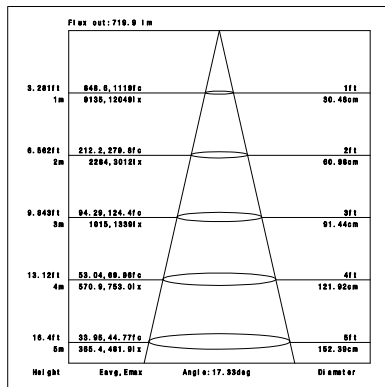

Pro Series

**SD041-20W**

Reflector

Technical Parameters:

Name	Parameters
Light source:	COB
Input Voltage:	AC220~240V 50/60Hz
LED Current:	500mA, 35-37V
Rated life:	>50,000 hours
Operating temperature:	-20°C~40°C
Storage temperature:	-30°C~60°C
Certificate:	CE/RoHS
Dimmability:	NON-Dimmable
Weight:	1.150KG

Ordering Information:

○ White ● Black

Power	CRI	Beam Angle	Luminous	CCT	Housing	Part Number
20W	>80	▲ 10°	2040 lm	3000K	○	SD041-20W-830-W-10
					●	SD041-20W-830-B-10
		2050 lm	4000K	○	SD041-20W-840-W-10	
				●	SD041-20W-840-B-10	
		▲ 20°	2060 lm	3000K	○	SD041-20W-830-W-20
					●	SD041-20W-830-B-20
	2060 lm	4000K	○	SD041-20W-840-W-20		
			●	SD041-20W-840-B-20		
	▲ 38°	2050 lm	3000K	○	SD041-20W-830-W-38	
				●	SD041-20W-830-B-38	
	2040 lm	4000K	○	SD041-20W-840-W-38		
			●	SD041-20W-840-B-38		
>90	▲ 10°	▲ 10°	1730 lm	3000K	○	SD041-20W-930-W-10
					●	SD041-20W-930-B-10
		1870 lm	4000K	○	SD041-20W-940-W-10	
				●	SD041-20W-940-B-10	
		▲ 20°	1750 lm	3000K	○	SD041-20W-930-W-20
					●	SD041-20W-930-B-20
	1900 lm	4000K	○	SD041-20W-940-W-20		
			●	SD041-20W-940-B-20		
	▲ 38°	1750 lm	3000K	○	SD041-20W-930-W-38	
				●	SD041-20W-930-B-38	
	1890 lm	4000K	○	SD041-20W-940-W-38		
			●	SD041-20W-940-B-38		

Technical Data test pattern

CRI80 10°

3000K

4000K

CRI80 20°

3000K

4000K

CRI80 38°

CRI90 38°

3000K

4000K

Installation instruction

Packaging:

**Box**  
 L140\*W140\*H205mm  
 1pc/box  
 GW: 1.95kg/box

**Outer carton**  
 L730xW310xH220mm  
 10 pcs/CTN  
 GW: 21kg/carton

Product Nomenclature