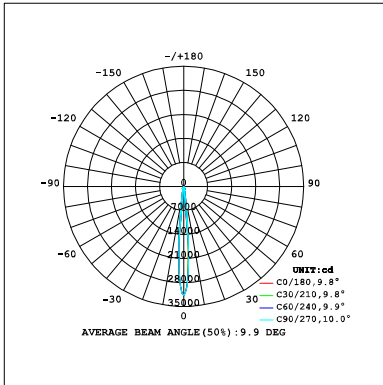

Pro Series

**SD041-20W**

Reflector

Technical Parameters:

Name	Parameters
Light source:	COB
Input Voltage:	AC220~240V 50/60Hz
LED Current:	500mA, 35-37V
Rated life:	>50,000 hours
Operating temperature:	-20°C~40°C
Storage temperature:	-30°C~60°C
Certificate:	CE/RoHS
Dimmability:	NON-Dimmable
Weight:	1.150KG

Ordering Information:

○ White ● Black

Power	CRI	Beam Angle	Luminous	CCT	Housing	Part Number
20W	>80	▲ 10°	2040 lm	3000K	○	SD041-20W-830-W-10
					●	SD041-20W-830-B-10
		2050 lm	4000K	○	SD041-20W-840-W-10	
				●	SD041-20W-840-B-10	
		▲ 20°	2060 lm	3000K	○	SD041-20W-830-W-20
					●	SD041-20W-830-B-20
	2060 lm	4000K	○	SD041-20W-840-W-20		
			●	SD041-20W-840-B-20		
	▲ 38°	2050 lm	3000K	○	SD041-20W-830-W-38	
				●	SD041-20W-830-B-38	
	2040 lm	4000K	○	SD041-20W-840-W-38		
			●	SD041-20W-840-B-38		
>90	▲ 10°	▲ 10°	1730 lm	3000K	○	SD041-20W-930-W-10
					●	SD041-20W-930-B-10
		1870 lm	4000K	○	SD041-20W-940-W-10	
				●	SD041-20W-940-B-10	
		▲ 20°	1750 lm	3000K	○	SD041-20W-930-W-20
					●	SD041-20W-930-B-20
	1900 lm	4000K	○	SD041-20W-940-W-20		
			●	SD041-20W-940-B-20		
	▲ 38°	1750 lm	3000K	○	SD041-20W-930-W-38	
				●	SD041-20W-930-B-38	
	1890 lm	4000K	○	SD041-20W-940-W-38		
			●	SD041-20W-940-B-38		

Technical Data test pattern

CRI80 10°

3000K

4000K

CRI80 20°

3000K

4000K

CRI80 38°