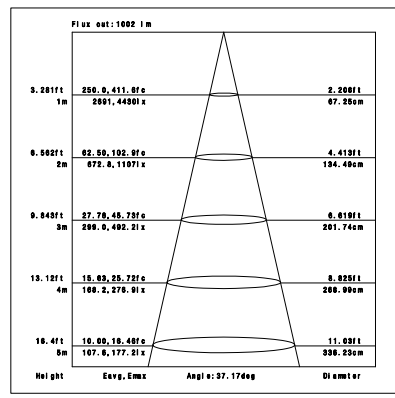

CRI80 38°

3000K

4000K