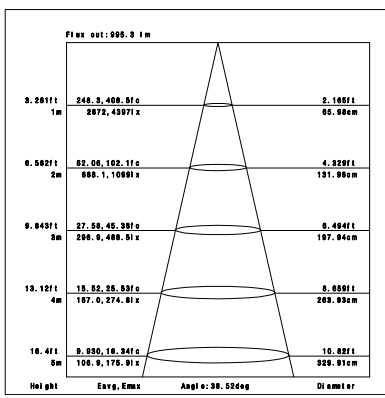

CRI80 38°

3000K

4000K