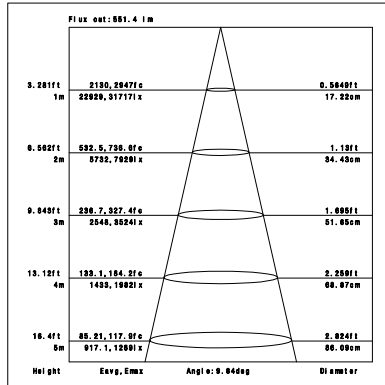

Pro Series

**SD041-20W**

Reflector

Technical Parameters:

Name	Parameters
Light source:	COB
Input Voltage:	AC220~240V 50/60Hz
LED Current:	500mA, 35-37V
Rated life:	>50,000 hours
Operating temperature:	-20°C~40°C
Storage temperature:	-30°C~60°C
Certificate:	CE/RoHS
Dimmability:	NON-Dimmable
Weight:	1.150KG

Ordering Information:

○ White ● Black

Power	CRI	Beam Angle	Luminous	CCT	Housing	Part Number
20W	>80	▲ 10°	2040 lm	3000K	○	SD041-20W-830-W-10
					●	SD041-20W-830-B-10
		2050 lm	4000K	○	SD041-20W-840-W-10	
				●	SD041-20W-840-B-10	
		▲ 20°	2060 lm	3000K	○	SD041-20W-830-W-20
					●	SD041-20W-830-B-20
	2060 lm	4000K	○	SD041-20W-840-W-20		
			●	SD041-20W-840-B-20		
	▲ 38°	2050 lm	3000K	○	SD041-20W-830-W-38	
				●	SD041-20W-830-B-38	
	2040 lm	4000K	○	SD041-20W-840-W-38		
			●	SD041-20W-840-B-38		
>90	▲ 10°	▲ 10°	1730 lm	3000K	○	SD041-20W-930-W-10
					●	SD041-20W-930-B-10
		1870 lm	4000K	○	SD041-20W-940-W-10	
				●	SD041-20W-940-B-10	
		▲ 20°	1750 lm	3000K	○	SD041-20W-930-W-20
					●	SD041-20W-930-B-20
	1900 lm	4000K	○	SD041-20W-940-W-20		
			●	SD041-20W-940-B-20		
	▲ 38°	1750 lm	3000K	○	SD041-20W-930-W-38	
				●	SD041-20W-930-B-38	
	1890 lm	4000K	○	SD041-20W-940-W-38		
			●	SD041-20W-940-B-38		

Technical Data test pattern

CRI80 10°

3000K

4000K

CRI80 20°

3000K

4000K

CRI80 38°