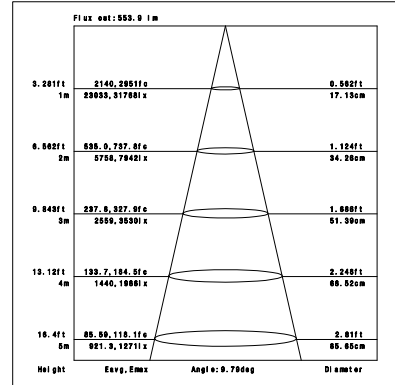

Pro Series

**SD041-20W**

Reflector

Technical Parameters:

Name	Parameters
Light source:	COB
Input Voltage:	AC220~240V 50/60Hz
LED Current:	500mA, 35-37V
Rated life:	>50,000 hours
Operating temperature:	-20°C~40°C
Storage temperature:	-30°C~60°C
Certificate:	CE/RoHS
Dimmability:	NON-Dimmable
Weight:	1.150KG

Ordering Information:

○ White ● Black

Power	CRI	Beam Angle	Luminous	CCT	Housing	Part Number
20W	>80	▲ 10°	2040 lm	3000K	○	SD041-20W-830-W-10
					●	SD041-20W-830-B-10
		2050 lm	4000K	○	SD041-20W-840-W-10	
				●	SD041-20W-840-B-10	
		▲ 20°	2060 lm	3000K	○	SD041-20W-830-W-20
					●	SD041-20W-830-B-20
	2060 lm	4000K	○	SD041-20W-840-W-20		
			●	SD041-20W-840-B-20		
	▲ 38°	2050 lm	3000K	○	SD041-20W-830-W-38	
				●	SD041-20W-830-B-38	
	2040 lm	4000K	○	SD041-20W-840-W-38		
			●	SD041-20W-840-B-38		
>90	▲ 10°	▲ 10°	1730 lm	3000K	○	SD041-20W-930-W-10
					●	SD041-20W-930-B-10
		1870 lm	4000K	○	SD041-20W-940-W-10	
				●	SD041-20W-940-B-10	
		▲ 20°	1750 lm	3000K	○	SD041-20W-930-W-20
					●	SD041-20W-930-B-20
	1900 lm	4000K	○	SD041-20W-940-W-20		
			●	SD041-20W-940-B-20		
	▲ 38°	1750 lm	3000K	○	SD041-20W-930-W-38	
				●	SD041-20W-930-B-38	
	1890 lm	4000K	○	SD041-20W-940-W-38		
			●	SD041-20W-940-B-38		

Technical Data test pattern

CRI80 10°

3000K

4000K

CRI80 20°

3000K

4000K

CRI80 38°