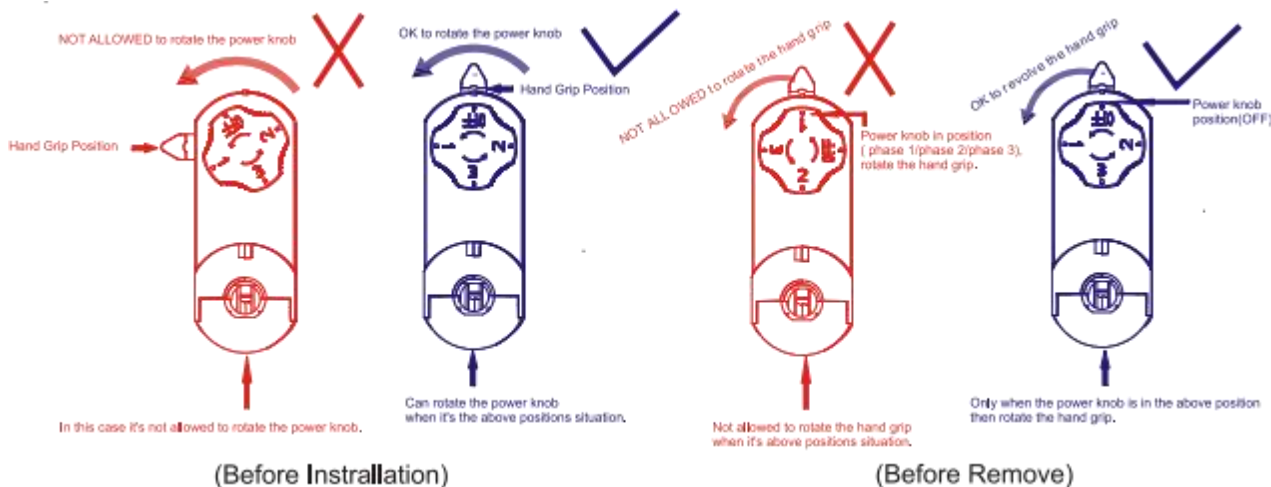

CRI90 45°

3000K

4000K

Installation instruction

Remove Instructions

Cautions

Packaging:

Box
L100*W100H290mm
1pc/box
GW: 1.02kg/box