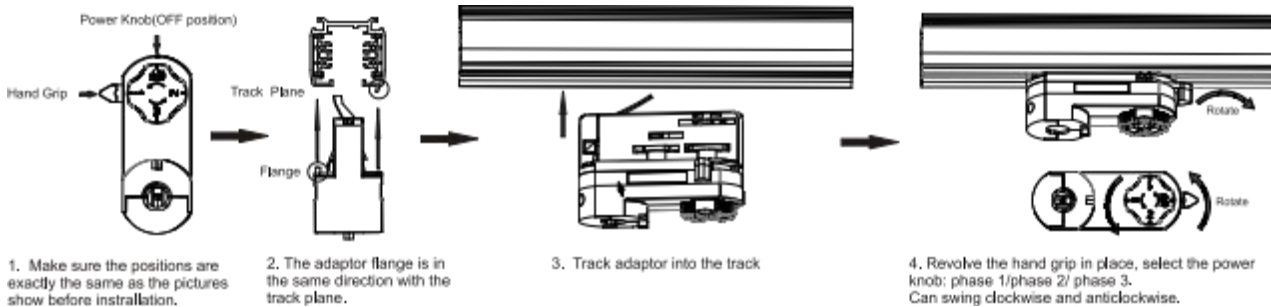

CRI90 45°

3000K

4000K

Installation instruction

Remove Instructions

Cautions

Packaging:

Box
L100*W100H290mm
1pc/box
GW: 1.02kg/box