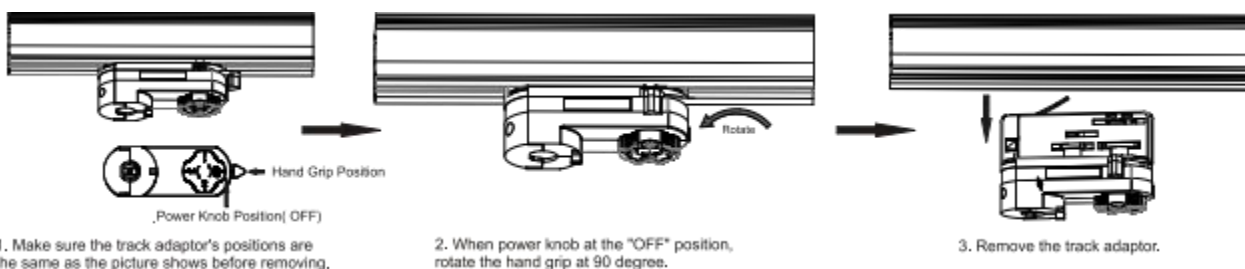

CRI90 45°

3000K

4000K

Installation instruction

Remove Instructions

Cautions

Packaging:

Box
L100*W100H290mm
1pc/box
GW: 1.02kg/box